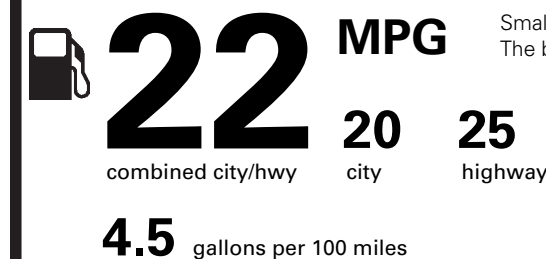

PRICE INFORMATION

BASE PRICE	\$51,370.00
TOTAL OPTIONS/OTHER	1,590.00
TOTAL VEHICLE & OPTIONS/OTHER	52,960.00
DESTINATION & DELIVERY	995.00

EPA DOT Fuel Economy and Environment

Gasoline Vehicle

Fuel Economy