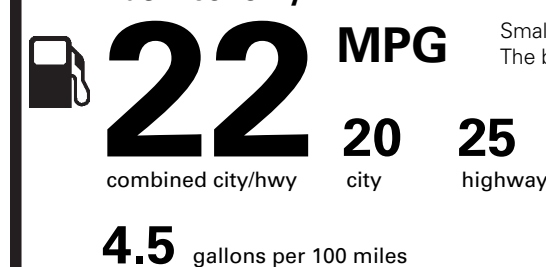

PRICE INFORMATION

BASE PRICE	\$51,370.00
TOTAL OPTIONS/OTHER	195.00
TOTAL VEHICLE & OPTIONS/OTHER	51,565.00
DESTINATION & DELIVERY	995.00

EPA DOT Fuel Economy and Environment

Gasoline Vehicle

Fuel Economy

Small SUVs range from 18 to 37 MPG. The best vehicle rates 136 MPGe.

You spend **\$1,750**

more in fuel costs over 5 years compared to the average new vehicle.

Annual fuel cost **\$1,750**

Fuel Economy & Greenhouse Gas Rating (tailpipe only) Smog Rating (tailpipe only)