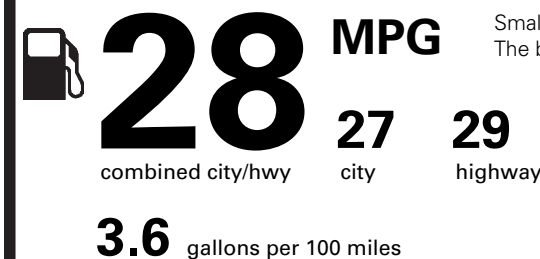

NO CHARGE
NO CHARGE

PRICE INFORMATION

BASE PRICE	\$23,150.00
TOTAL OPTIONS/OTHER	
TOTAL VEHICLE & OPTIONS/OTHER	23,150.00
DESTINATION & DELIVERY	995.00

EPA DOT Fuel Economy and Environment

Gasoline Vehicle

Fuel Economy

Small SUVs range from 18 to 37 MPG. The best vehicle rates 136 MPGe.

You save **\$250** in fuel costs over 5 years compared to the average new vehicle.

Annual fuel cost **\$1,350**

This vehicle emits 316 grams CO₂ per mile. The best emits 0 grams per mile (tailpipe only). Producing and distributing fuel also create emissions; learn more at fueleconomy.gov.