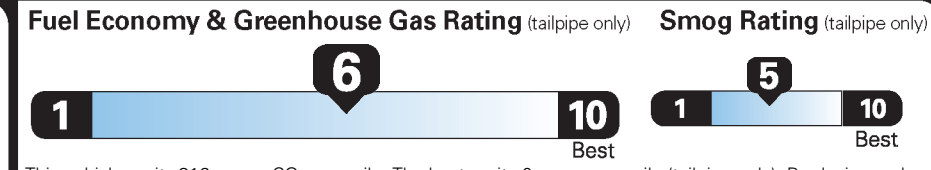

NO CHARGE
NO CHARGE

PRICE INFORMATION

BASE PRICE	\$23,150.00
TOTAL OPTIONS/OTHER	
TOTAL VEHICLE & OPTIONS/OTHER	23,150.00
DESTINATION & DELIVERY	995.00

EPA DOT Fuel Economy and Environment

Gasoline Vehicle

Fuel Economy

Small SUVs range from 18 to 37 MPG. The best vehicle rates 136 MPGe.

You save **\$250** in fuel costs over 5 years compared to the average new vehicle.

Annual fuel cost **\$1,350**

This vehicle emits 316 grams CO₂ per mile. The best emits 0 grams per mile (tailpipe only). Producing and distributing fuel also create emissions; learn more at fueleconomy.gov.