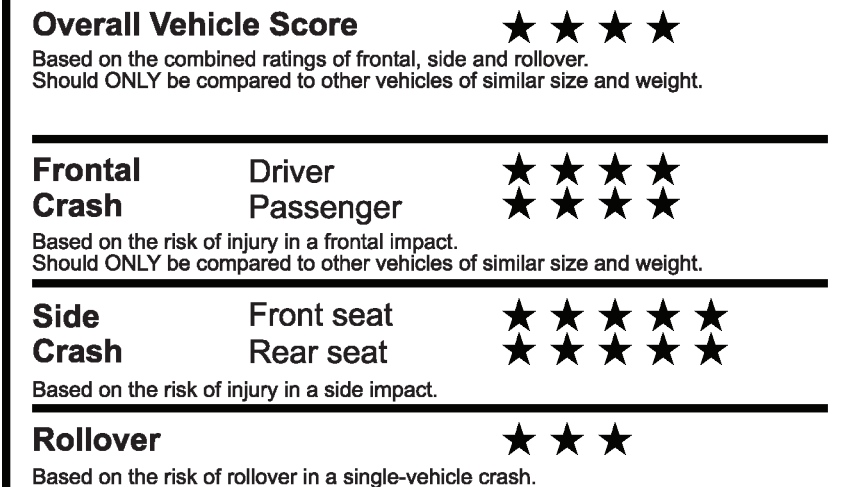

GOVERNMENT 5-STAR SAFETY RATINGS

Star ratings range from 1 to 5 stars (★★★★★), with 5 being the highest. Source: National Highway Traffic Safety Administration (NHTSA). www.safercar.gov or 1-888-327-4236

WARNING: Operating, servicing and maintaining a passenger vehicle, pickup truck, van, or off-road vehicle can expose you to chemicals including engine exhaust, carbon monoxide, phthalates, and lead, which are known to the State of California to cause cancer and birth defects or other reproductive harm. To minimize exposure, avoid breathing exhaust, do not idle the engine except as necessary, service your vehicle in a well-ventilated area and wear gloves or wash your hands frequently when servicing your vehicle. For more information go to www.P65Warnings.ca.gov/passenger-vehicle.

Ford FORD PROTECT™
Insist on Ford Protect! The only extended service plan fully backed by Ford and honored at every Ford dealership in the U.S., Canada and Mexico. See your Ford dealer or visit www.FordOwner.com.

SCAN OR TEXT MAKC262798 TO 48028
Msg & Data rates may apply. Text HELP for help
www.ford.com/help/privacy-terms/

RAMP ONE	CA7S	CONVOY	TOTAL MSRP $24,145.00
RAMP TWO	ITEM #: 44-0913 O/T 2		
This label is affixed pursuant to the Federal Automobile Information Disclosure Act. Gasoline, License, and Title Fees, State and Local taxes are not included. Dealer installed options or accessories are not included unless listed above.			JM123 N RB12X 915 000979 12 12 18

Whether you decide to lease or finance your vehicle, you'll find the choices that are right for you. See your dealer for details or visit www.ford.com/finance.