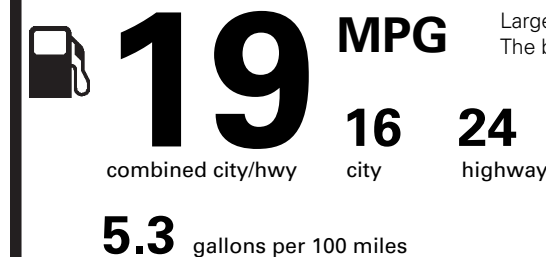

(MSRP)

(MSRP)

PRICE INFORMATION

BASE PRICE	\$50,115.00
TOTAL OPTIONS/OTHER	1,255.00
TOTAL VEHICLE & OPTIONS/OTHER	51,370.00
DESTINATION & DELIVERY	925.00

EPA DOT Fuel Economy and Environment

Gasoline Vehicle

Fuel Economy

Large Cars range from 14 to 104 MPG. The best vehicle rates 136 MPGe.

You spend **\$2,750**

more in fuel costs over 5 years compared to the average new vehicle.

Annual fuel cost **\$1,900**

Fuel Economy & Greenhouse Gas Rating (tailpipe only) Smog Rating (tailpipe only)