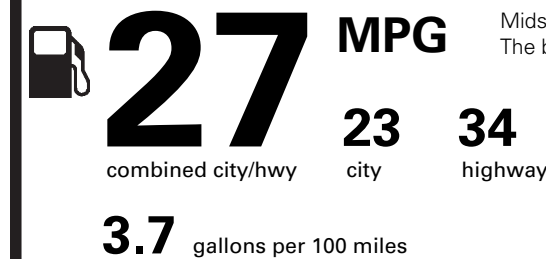

OPTIONAL EQUIPMENT/OTHER

2019 MODEL YEAR	395.00
RUBY RED TINTED CLEARCOAT	NO CHARGE
50 STATE EMISSIONS	NO CHARGE
AUTO START-STOP TECHNOLOGY P0H07	1,095.00
.POWER MOONROOF	
FRONT LICENSE PLATE BRACKET	NO CHARGE

PRICE INFORMATION

BASE PRICE	\$24,120.00
TOTAL OPTIONS/OTHER	2,585.00
TOTAL VEHICLE & OPTIONS/OTHER DESTINATION & DELIVERY	26,705.00
	895.00

EPA DOT Fuel Economy and Environment

Gasoline Vehicle

Fuel Economy