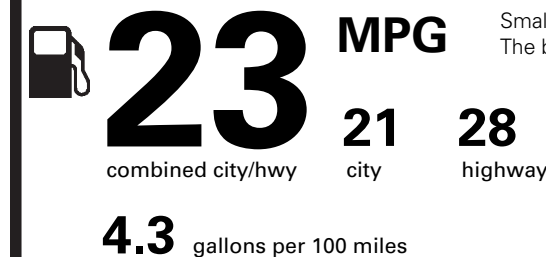

PRICE INFORMATION

BASE PRICE	\$40,755.00
TOTAL OPTIONS/OTHER	6,870.00
TOTAL VEHICLE & OPTIONS/OTHER	47,625.00
DESTINATION & DELIVERY	1,095.00

EPA DOT Fuel Economy and Environment

Gasoline Vehicle

Fuel Economy