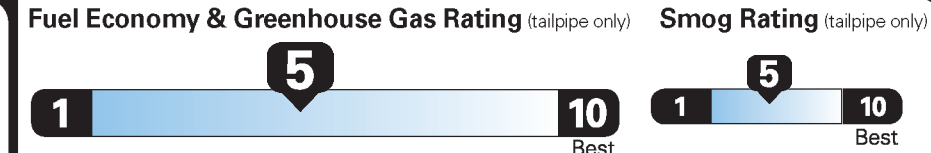

PRICE INFORMATION

BASE PRICE	\$40,755.00
TOTAL OPTIONS/OTHER	6,870.00
TOTAL VEHICLE & OPTIONS/OTHER	47,625.00
DESTINATION & DELIVERY	1,095.00

EPA DOT Fuel Economy and Environment

Gasoline Vehicle

Fuel Economy

Small SUVs range from 18 to 120 MPG. The best vehicle rates 136 MPGe.

You spend **\$1,250**

more in fuel costs over 5 years compared to the average new vehicle.

Annual fuel cost **\$1,650**

This vehicle emits 377 grams CO₂ per mile. The best emits 0 grams per mile (tailpipe only). Producing and distributing fuel also create emissions; learn more at fueleconomy.gov.