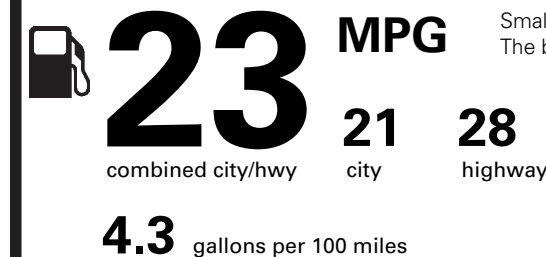

PRICE INFORMATION

BASE PRICE	\$40,545.00
TOTAL OPTIONS/OTHER	5,105.00
TOTAL VEHICLE & OPTIONS/OTHER	45,650.00
DESTINATION & DELIVERY	995.00

EPA DOT Fuel Economy and Environment

Gasoline Vehicle

Fuel Economy