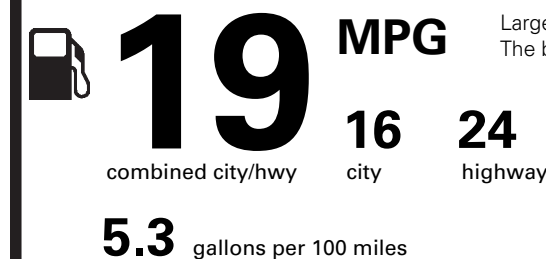

PRICE INFORMATION

BASE PRICE	\$50,115.00
TOTAL OPTIONS/OTHER	3,820.00
TOTAL VEHICLE & OPTIONS/OTHER	53,935.00
DESTINATION & DELIVERY	995.00

Fuel Economy and Environment

Gasoline Vehicle

Fuel Economy

Large Cars range from 14 to 104 MPG. The best vehicle rates 136 MPGe.

You spend **\$2,750**

more in fuel costs over 5 years compared to the average new vehicle.

Annual fuel cost

\$1,900

Fuel Economy & Greenhouse Gas Rating (tailpipe only) Smog Rating (tailpipe only)

This vehicle emits 466 grams CO₂ per mile. The best emits 0 grams per mile (tailpipe only). Producing and distributing fuel also create emissions; learn more at fueleconomy.gov.