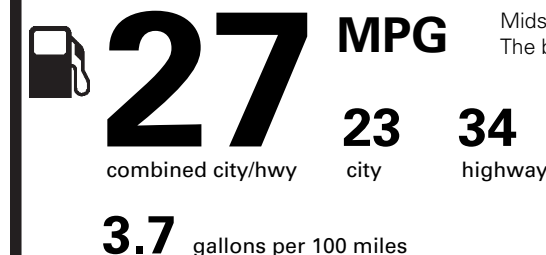

PRICE INFORMATION

BASE PRICE	\$24,120.00
TOTAL OPTIONS/OTHER	1,750.00
TOTAL VEHICLE & OPTIONS/OTHER	25,870.00
DESTINATION & DELIVERY	995.00

EPA DOT Fuel Economy and Environment

Gasoline Vehicle

Fuel Economy