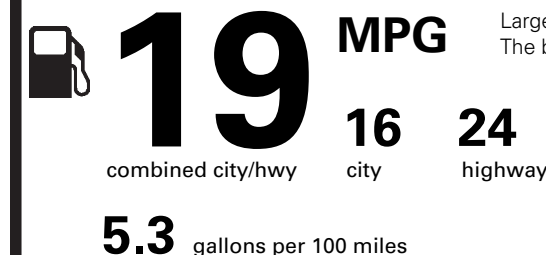

PRICE INFORMATION

BASE PRICE	\$56,785.00
TOTAL OPTIONS/OTHER	4,015.00
TOTAL VEHICLE & OPTIONS/OTHER	60,800.00
DESTINATION & DELIVERY	995.00

EPA DOT Fuel Economy and Environment

Gasoline Vehicle

Fuel Economy

Large Cars range from 14 to 104 MPG. The best vehicle rates 136 MPGe.

You spend \$2,750

more in fuel costs over 5 years compared to the average new vehicle.

Annual fuel cost

\$1,900

Fuel Economy & Greenhouse Gas Rating (tailpipe only) Smog Rating (tailpipe only)