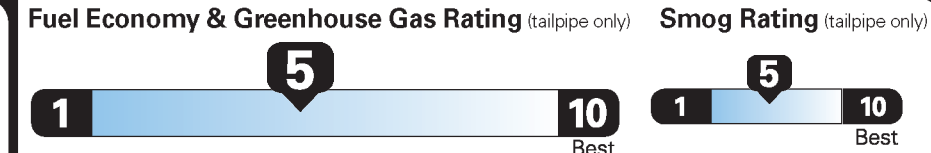

PRICE INFORMATION

BASE PRICE	\$40,545.00
TOTAL OPTIONS/OTHER	6,365.00
TOTAL VEHICLE & OPTIONS/OTHER	46,910.00
DESTINATION & DELIVERY	995.00

EPA DOT Fuel Economy and Environment

Gasoline Vehicle

Fuel Economy

Small SUVs range from 18 to 37 MPG. The best vehicle rates 136 MPGe.

You spend **\$1,250**

more in fuel costs over 5 years compared to the average new vehicle.

Annual fuel cost **\$1,650**

This vehicle emits 377 grams CO₂ per mile. The best emits 0 grams per mile (tailpipe only). Producing and distributing fuel also create emissions; learn more at fueleconomy.gov.