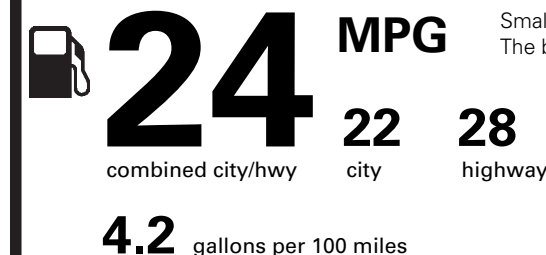

PRICE INFORMATION

BASE PRICE	\$28,000.00
TOTAL OPTIONS/OTHER	395.00
TOTAL VEHICLE & OPTIONS/OTHER	28,395.00
DESTINATION & DELIVERY	995.00

EPA DOT Fuel Economy and Environment

Gasoline Vehicle

Fuel Economy