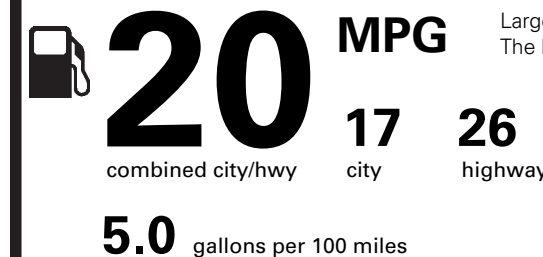

PRICE INFORMATION

BASE PRICE	\$48,115.00
TOTAL OPTIONS/OTHER	6,440.00
TOTAL VEHICLE & OPTIONS/OTHER	54,555.00
DESTINATION & DELIVERY	925.00

EPA DOT Fuel Economy and Environment

Gasoline Vehicle

Fuel Economy

Large Cars range from 14 to 104 MPG. The best vehicle rates 136 MPGe.

You spend **\$2,250**

more in fuel costs over 5 years compared to the average new vehicle.

Annual fuel cost **\$1,800**

Fuel Economy & Greenhouse Gas Rating (tailpipe only) Smog Rating (tailpipe only)