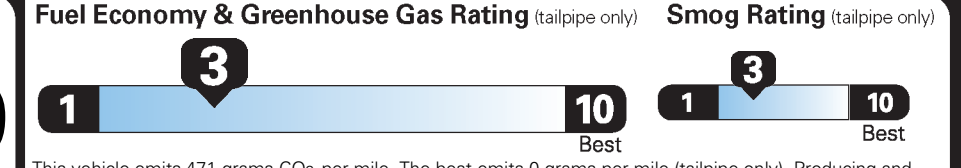

PRICE INFORMATION

BASE PRICE	$49,055.00
TOTAL OPTIONS/OTHER	3,355.00
TOTAL VEHICLE & OPTIONS/OTHER	52,410.00
DESTINATION & DELIVERY	925.00
TOTAL BEFORE DISCOUNTS	53,335.00
NE SPECIAL EDITION DISC	- 750.00
TOTAL SAVINGS	- 750.00

RESIDENCY RESTRICTIONS APPLY TO DISCOUNTS/SAVINGS - BASED ON CUSTOMER ZIP CODE. SEE DEALER FOR DETAILS.

TOTAL MSRP $52,585.00

This label is affixed pursuant to the Federal Automobile Information Disclosure Act. Gasoline, License, and Title Fees, State and Local taxes are not included. Dealer installed options or accessories are not included unless listed above.

RAMP ONE	
CV60	
RAMP TWO	FINAL ASSEMBLY PLANT
	OAKVILLE
METHOD OF TRANSP.	ITEM #: 14-7853 0/T 2
CONVOY	JD061 N RD 2X 815 000022 04 06 18

EPA DOT Fuel Economy and Environment

Gasoline Vehicle

Fuel Economy

19 MPG combined city/hwy
16 city
23 highway

Small SUVs range from 18 to 37 MPG. The best vehicle rates 136 MPGe.

5.3 gallons per 100 miles

You spend $2,750 more in fuel costs over 5 years compared to the average new vehicle.

Annual fuel cost $1,900

Actual results will vary for many reasons, including driving conditions and how you drive and maintain your vehicle. The average new vehicle gets 27 MPG and costs $6,750 to fuel over 5 years. Cost estimates are based on 15,000 miles per year at $2.40 per gallon. MPGe is miles per gasoline gallon equivalent. Vehicle emissions are a significant cause of climate change and smog.

fueleconomy.gov

Calculate personalized estimates and compare vehicles

GOVERNMENT 5-STAR SAFETY RATINGS

Overall Vehicle Score ★★★★★
Based on the combined ratings of frontal, side and rollover. Should ONLY be compared to other vehicles of similar size and weight.

Frontal Crash ★★★★★
Driver Passenger
Based on the risk of injury in a frontal impact. Should ONLY be compared to other vehicles of similar size and weight.

Side Crash ★★★★★
Front seat Rear seat
Based on the risk of injury in a side impact.

Rollover ★★★★★
Based on the risk of rollover in a single-vehicle crash.

Star ratings range from 1 to 5 stars (★★★★★), with 5 being the highest. Source: National Highway Traffic Safety Administration (NHTSA). www.safercar.gov or 1-888-327-4236

2LMPJ8LR7JBL38046

LINCOLN

Scan this code to experience this vehicle or text 2LJBL38046 to 59173 or Visit lincoln.com/windowsticker

Standard messaging & data plan rates may apply.

Lincoln Protect Insist on Lincoln Protect! The only extended service plan fully backed by Lincoln and honored at every Lincoln dealership in the U.S., Canada and Mexico. See your Lincoln dealer for additional details, or visit www.LincolnOwner.com for more information.

LINCOLN AUTOMOTIVE FINANCIAL SERVICES Choose the vehicle you want. Whether you decide to lease or finance, you'll find the choices that are right for you. See your Lincoln Dealer for details or visit www.LincolnAFS.com.