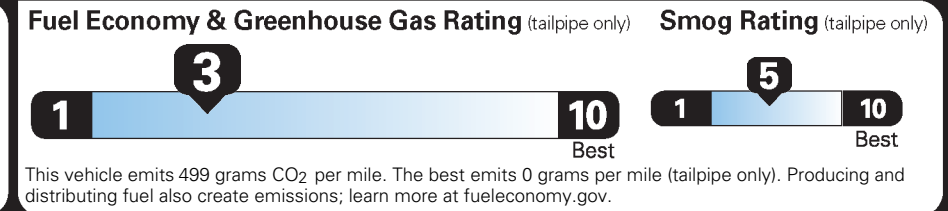

FUNCTIONAL

- ACTIVE NOISE CONTROL
- ADAPTIVE SUSPENSION (CCD)
- AUTO HOLD
- BLIS W/CROSS-TRAFFIC ALERT
- LINCOLN CONNECT - 4G MODEM WITH WIFI CAPABILITY
- LINCOLN DRIVE CONTROL - DRIVE MODES
- REMOTE START
- REVEL AUDIO W/14 SPEAKERS
- SIRIUSXM SAT N/A AK/HI
- SYNC3® W/ VOICE ACT NAV
- TRI-ZONE AUTO CLIMATE CTRL
- WINDSHIELD WIPER DE-ICER
- WIRELESS CHARGING PAD

SAFETY/SECURITY

- ADVANCETRAC WITH RSC
- FORWARD AND REVERSE SENSING SYSTEM
- INCLINATION SENSOR
- INDIVIDUAL TIRE PRESSURE MONITORING SYSTEM (TPMS)
- LATCH SYSTEM
- PERIMETER ALARM
- PERSONAL SAFETY SYSTEM
- SIDE IMPACT PROTECTION SYS
- SOS POST CRASH SYSTEM

WARRANTY

- 4YR/50K MILE WARRANTY
- 4YR/50K PICKUPDELIVERY SVC
- 6YR/70K MI POWERTRAIN WARR

INCLUDED ON THIS VEHICLE

EQUIPMENT GROUP 200B

OPTIONAL EQUIPMENT/OTHER

50 STATE EMISSIONS	NO CHARGE
PANORAMIC VISTA ROOF	1,995.00
FRONT LICENSE PLATE BRACKET	NO CHARGE

(MSRP)

PRICE INFORMATION

BASE PRICE	$78,710.00
TOTAL OPTIONS/OTHER	1,995.00
TOTAL VEHICLE & OPTIONS/OTHER	80,705.00
DESTINATION & DELIVERY	1,195.00

(MSRP)

EPA DOT Fuel Economy and Environment

Gasoline Vehicle

Fuel Economy

18 MPG
combined city/hwy

16 city

21 highway

5.6 gallons per 100 miles

Standard SUVs range from 11 to 93 MPG. The best vehicle rates 136 MPGe.

You spend **$3,250** more in fuel costs over 5 years compared to the average new vehicle.

Annual fuel cost
$2,000

Actual results will vary for many reasons, including driving conditions and how you drive and maintain your vehicle. The average new vehicle gets 27 MPG and costs $6,750 to fuel over 5 years. Cost estimates are based on 15,000 miles per year at $2.40 per gallon. MPGe is miles per gasoline gallon equivalent. Vehicle emissions are a significant cause of climate change and smog.

fueleconomy.gov

Calculate personalized estimates and compare vehicles

GOVERNMENT 5-STAR SAFETY RATINGS

Overall Vehicle Score	Not Rated	
Based on the combined ratings of frontal, side and rollover. Should ONLY be compared to other vehicles of similar size and weight.		
Frontal Crash	Driver Passenger	Not Rated
Based on the risk of injury in a frontal impact. Should ONLY be compared to other vehicles of similar size and weight.		
Side Crash	Front seat Rear seat	Not Rated
Based on the risk of injury in a side impact.		
Rollover	Not Rated	
Based on the risk of rollover in a single-vehicle crash.		

Star ratings range from 1 to 5 stars (★★★★★), with 5 being the highest. Source: National Highway Traffic Safety Administration (NHTSA). www.safercar.gov or 1-888-327-4236