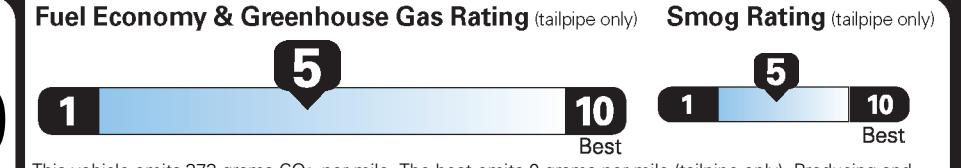

This vehicle emits 373 grams CO₂ per mile. The best emits 0 grams per mile (tailpipe only). Producing and distributing fuel also create emissions; learn more at fueleconomy.gov.

Actual results will vary for many reasons, including driving conditions and how you drive and maintain your vehicle. The average new vehicle gets 27 MPG and costs $7,000 to fuel over 5 years. Cost estimates are based on 15,000 miles per year at $2.55 per gallon. MPGe is miles per gasoline gallon equivalent. Vehicle emissions are a significant cause of climate change and smog.

fueleconomy.gov

Calculate personalized estimates and compare vehicles

GOVERNMENT 5-STAR SAFETY RATINGS

Overall Vehicle Score ★★★★★

Based on the combined ratings of frontal, side and rollover. Should ONLY be compared to other vehicles of similar size and weight.

Frontal Crash Driver Passenger ★★★★★

Based on the risk of injury in a frontal impact. Should ONLY be compared to other vehicles of similar size and weight.

Side Crash Front seat Rear seat ★★★★★

Based on the risk of injury in a side impact.

Rollover ★★★★★

Based on the risk of rollover in a single-vehicle crash.

Star ratings range from 1 to 5 stars (★★★★★), with 5 being the highest.

Source: National Highway Traffic Safety Administration (NHTSA).

www.safercar.gov or 1-888-327-4236

3LN6L5E92KR601981

WARNING: Operating, servicing and maintaining a passenger vehicle, pickup truck, van, or off-road vehicle can expose you to chemicals including engine exhaust, carbon monoxide, phthalates, and lead, which are known to the State of California to cause cancer and birth defects or other reproductive harm. To minimize exposure, avoid breathing exhaust, do not idle the engine except as necessary, service your vehicle in a well-ventilated area and wear gloves or wash your hands frequently when servicing your vehicle. For more information go to www.P65Warnings.ca.gov/passenger-vehicle.

SCAN OR TEXT 3LKR601981 TO 59173

Msg & Data rates may apply. Text HELP for help

www.lincoln.com/help/privacy-terms/

RAMP ONE
RA2G

RAMP TWO
RAIL
ITEM #:
28-S200 O/T 2

LINCOLN AUTOMOTIVE FINANCIAL SERVICES

Whether you decide to lease or finance your vehicle, you'll find the choices that are right for you. See your Lincoln Dealer for details or visit www.lincolnafn.com.

This label is affixed pursuant to the Federal Automobile Information Disclosure Act. Gasoline, License, and Title Fees, State and Local taxes are not included. Dealer installed options or accessories are not included unless listed above.

M807 D 6D A6 915 001115 09 21 18