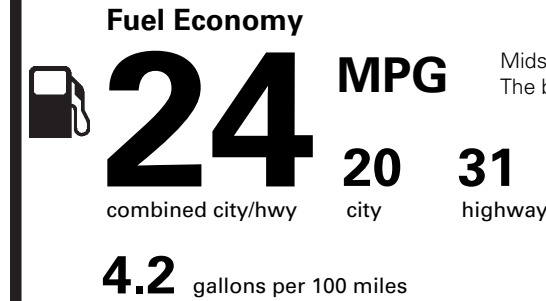

WARRANTY

- 4YR/50K MILE WARRANTY
- 4YR/50K PICKUPDELIVERY SVC
- 6YR/70K MI POWERTRAIN WARR

INCLUDED ON THIS VEHICLE

(MSRP)

EQUIPMENT GROUP 300A

OPTIONAL EQUIPMENT/OTHER

2019 MODEL YEAR	695.00
RUBY RED TINTED CC METALLIC	NO CHARGE
POWER MOONROOF	NO CHARGE
50 STATE EMISSIONS	NO CHARGE
REAR HEATED SEATS	
HEATED STEERING WHEEL	
ENHANCED ACTIVE PARK ASSIST	NO CHARGE
MULTI-CONTOUR SEATS	NO CHARGE
POWER REAR SUNSHADE	NO CHARGE
FRONT LICENSE PLATE BRACKET	NO CHARGE

PRICE INFORMATION

BASE PRICE	\$44,995.00
TOTAL OPTIONS/OTHER	695.00
TOTAL VEHICLE & OPTIONS/OTHER	45690.00
DESTINATION & DELIVERY	995.00

EPA DOT Fuel Economy and Environment

Gasoline Vehicle

Midsized Cars range from 14 to 136 MPG. The best vehicle rates 136 MPGe.