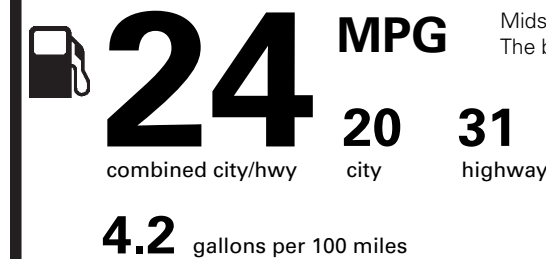

(MSRP)

PRICE INFORMATION

BASE PRICE	\$38,995.00
TOTAL OPTIONS/OTHER	3,120.00
TOTAL VEHICLE & OPTIONS/OTHER	42,115.00
DESTINATION & DELIVERY	995.00

(MSRP)

EPA DOT Fuel Economy and Environment

Gasoline Vehicle

Fuel Economy

Midsized Cars range from 12 to 136 MPG. The best vehicle rates 136 MPGe.

You spend **\$1,000**

more in fuel costs over 5 years compared to the average new vehicle.

Annual fuel cost **\$1,600**