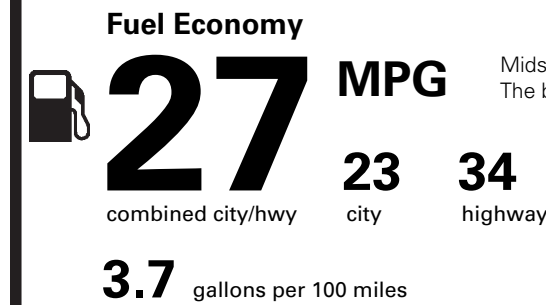

OPTIONAL EQUIPMENT/OTHER

2019 MODEL YEAR	395.00
RUBY RED TINTED CLEARCOAT	NO CHARGE
50 STATE EMISSIONS	NO CHARGE
AUTO START-STOP TECHNOLOGY P0H07	1,095.00
.POWER MOONROOF	
FRONT LICENSE PLATE BRACKET	NO CHARGE

PRICE INFORMATION

BASE PRICE	\$24,120.00
TOTAL OPTIONS/OTHER	2,585.00
TOTAL VEHICLE & OPTIONS/OTHER	26,705.00
DESTINATION & DELIVERY	995.00

EPA DOT Fuel Economy and Environment

Gasoline Vehicle

Midsized Cars range from 12 to 136 MPG. The best vehicle rates 136 MPGe.