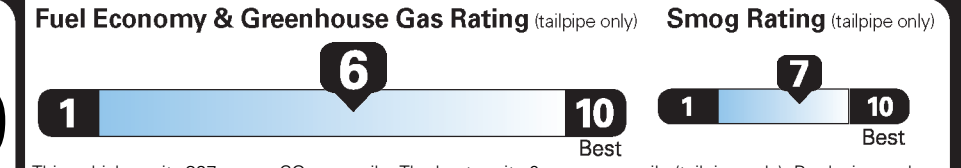

PRICE INFORMATION

BASE PRICE	\$24,120.00
TOTAL OPTIONS/OTHER	2,585.00
TOTAL VEHICLE & OPTIONS/OTHER	26,705.00
DESTINATION & DELIVERY	995.00

EPA DOT Fuel Economy and Environment

Gasoline Vehicle

Midsized Cars range from 12 to 136 MPG. The best vehicle rates 136 MPGe.

You save
\$0

in fuel costs over 5 years compared to the average new vehicle.

Annual fuel cost
\$1,400

This vehicle emits 327 grams CO₂ per mile. The best emits 0 grams per mile (tailpipe only). Producing and distributing fuel also create emissions; learn more at fueleconomy.gov.