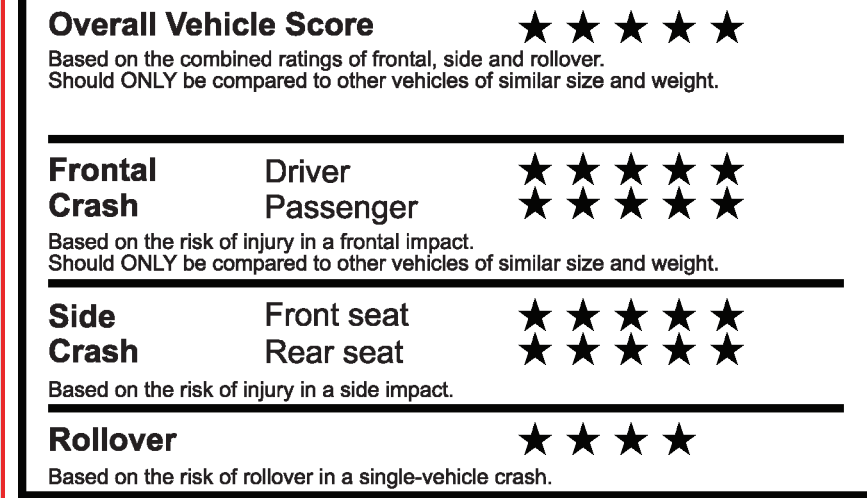

PRICE INFORMATION

BASE PRICE	\$55,840.00
TOTAL OPTIONS/OTHER	
TOTAL VEHICLE & OPTIONS/OTHER	55,840.00
DESTINATION & DELIVERY	1,495.00

EPA DOT Fuel Economy and Environment

Gasoline Vehicle

Standard Pickup Trucks range from 14 to 22 MPG. The best vehicle rates 136 MPGe.

fueleconomy.gov

Calculate personalized estimates and compare vehicles

GOVERNMENT 5-STAR SAFETY RATINGS

Star ratings range from 1 to 5 stars (★★★★★), with 5 being the highest. Source: National Highway Traffic Safety Administration (NHTSA). www.safercar.gov or 1-888-327-4236