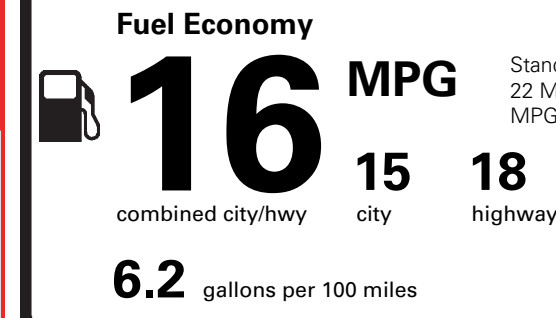

PRICE INFORMATION

BASE PRICE	\$55,840.00
TOTAL OPTIONS/OTHER	
TOTAL VEHICLE & OPTIONS/OTHER	55,840.00
DESTINATION & DELIVERY	1,495.00

EPA DOT Fuel Economy and Environment

Gasoline Vehicle

Standard Pickup Trucks range from 14 to 22 MPG. The best vehicle rates 136 MPGe.

You spend **\$5,000** more in fuel costs over 5 years compared to the average new vehicle.

Annual fuel cost **\$2,400**

Actual results will vary for many reasons, including driving conditions and how you drive and maintain your vehicle. The average new vehicle gets 27 MPG and costs \$7,000 to fuel over 5 years. Cost estimates are based on 15,000 miles per year at \$2.55 per gallon. MPGe is miles per gasoline gallon equivalent. Vehicle emissions are a significant cause of climate change and smog.