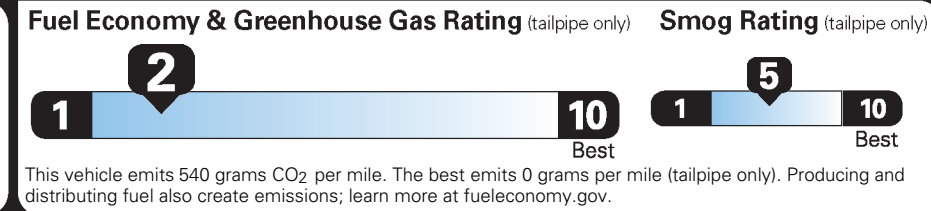

Actual results will vary for many reasons, including driving conditions and how you drive and maintain your vehicle. The average new vehicle gets 27 MPG and costs $7,000 to fuel over 5 years. Cost estimates are based on 15,000 miles per year at $2.55 per gallon. MPGe is miles per gasoline gallon equivalent. Vehicle emissions are a significant cause of climate change and smog.

fueleconomy.gov

Calculate personalized estimates and compare vehicles