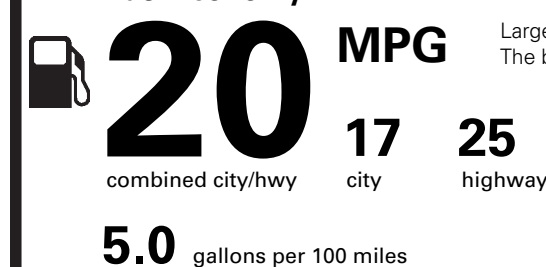

## EPA DOT Fuel Economy and Environment

Gasoline Vehicle

Fuel Economy

Large Cars range from 14 to 104 MPG. The best vehicle rates 136 MPGe.

You spend **\$2,500**

more in fuel costs over 5 years compared to the average new vehicle.