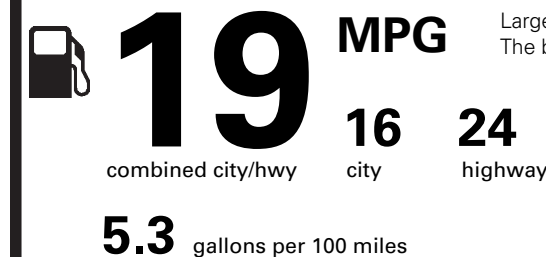

PRICE INFORMATION

BASE PRICE	\$51,945.00
TOTAL OPTIONS/OTHER	4,860.00
TOTAL VEHICLE & OPTIONS/OTHER DESTINATION & DELIVERY	56,805.00
	995.00
TOTAL BEFORE DISCOUNTS	57,800.00
COMFORT DISC PKG	- 750.00
TOTAL SAVINGS	- 750.00

EPA DOT Fuel Economy and Environment

Gasoline Vehicle

Fuel Economy

Large Cars range from 14 to 104 MPG. The best vehicle rates 136 MPGe.

You spend **\$3,000**

more in fuel costs over 5 years compared to the average new vehicle.