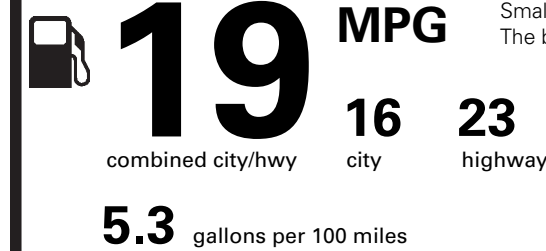

INCLUDED ON THIS VEHICLE (MSRP)

EQUIPMENT GROUP 300A RESERVE

OPTIONAL EQUIPMENT/OTHER

2018 MODEL YEAR	
IVORY PEARL MET TRI-COAT	695.00
245/50R20 A/S BSW TIRES	
LINCOLN MKX CLIMATE PACKAGE	790.00
HEATED REAR SEATS	
HEATED STEERING WHEEL	
RAIN SENSING WIPERS	
WINDSHIELD WIPER DE-ICER	
LINCOLN MKX TECHNOLOGY PACKAGE	1,395.00
ACTIVE PARK ASSIST	
FRONT PARK AID SENSORS	
360-DEGREE CAMERA	
20" PRM PNT/BRT MCH 20-SPK ALM	
50 STATE EMISSIONS	NO CHARGE
FRONT LICENSE PLATE BRACKET	NO CHARGE

PRICE INFORMATION

BASE PRICE	\$49,055.00
TOTAL OPTIONS/OTHER	2,880.00
TOTAL VEHICLE & OPTIONS/OTHER	51,935.00
DESTINATION & DELIVERY	925.00

EPA DOT Fuel Economy and Environment

Gasoline Vehicle

Fuel Economy

Small SUVs range from 18 to 37 MPG. The best vehicle rates 136 MPGe.

You spend **\$2,750**

more in fuel costs over 5 years compared to the average new vehicle.

Annual fuel cost **\$1,900**

Fuel Economy & Greenhouse Gas Rating (tailpipe only) Smog Rating (tailpipe only)