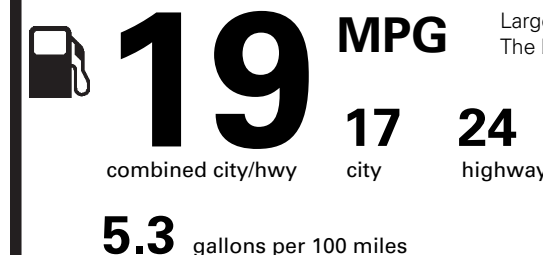

PRICE INFORMATION

BASE PRICE	\$32,080.00
TOTAL OPTIONS/OTHER	5,020.00
TOTAL VEHICLE & OPTIONS/OTHER	37,100.00
DESTINATION & DELIVERY	995.00

EPA DOT Fuel Economy and Environment

Gasoline Vehicle

Fuel Economy

Large Cars range from 14 to 104 MPG. The best vehicle rates 136 MPGe.

You spend **\$3,000**

more in fuel costs over 5 years compared to the average new vehicle.

Annual fuel cost **\$2,000**

Fuel Economy & Greenhouse Gas Rating (tailpipe only) Smog Rating (tailpipe only)