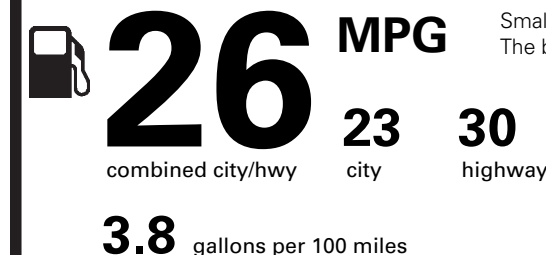

NO CHARGE  
NO CHARGE

PRICE INFORMATION

BASE PRICE	\$26,500.00
TOTAL OPTIONS/OTHER	
TOTAL VEHICLE & OPTIONS/OTHER	26,500.00
DESTINATION & DELIVERY	995.00

EPA DOT Fuel Economy and Environment

Gasoline Vehicle

Fuel Economy

Small SUVs range from 18 to 37 MPG. The best vehicle rates 136 MPGe.

You spend **\$250**

more in fuel costs over 5 years compared to the average new vehicle.

Annual fuel cost

**\$1,450**

Fuel Economy & Greenhouse Gas Rating (tailpipe only) Smog Rating (tailpipe only)