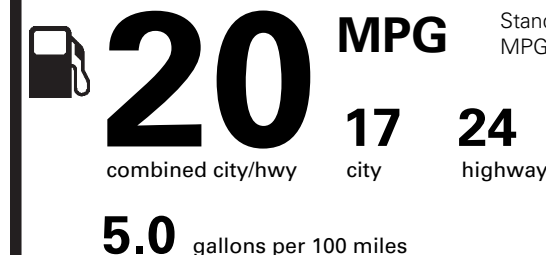

SAFETY/SECURITY

- ADVANCETRAC WITH RSC
- AIRBAGS - SAFETY CANOPY
- AUTO HIGH BEAMS
- BLIND SPOT DETECTION W/CTA
- DRIVER/PASS KNEE AIR BAGS
- DUAL STAGE FRONT AIRBAGS
- PERIMETER ALARM
- PERSONAL SAFETY SYSTEM™
- PRE-COLLISION ASSIST W/AEB
- TIRE PRESSURE MONITOR SYS

WARRANTY

- 4YR/50K MILE WARRANTY
- 4YR/50K PICKUPDELIVERY SVC
- 6YR/70K MI POWERTRAIN WARR

INCLUDED ON THIS VEHICLE

(MSRP)

EQUIPMENT GROUP 202A

11,625.00

- •ELEMENTS PACKAGE PLUS
- •LINCOLN CO-PILOT 360 PLUS PKG
- •PANORAMIC VISTA ROOF W/PWR SH
- •22" MACH ALLOY WHL W/ORNAMENT
- •LUXURY PACKAGE
- •CLASS IV TRAILER TOW PACKAGE
- •ILLUMINATION PACKAGE

OPTIONAL EQUIPMENT/OTHER

- P275/40R22 107 W-RATED TIRES NO CHARGE
- 50 STATE EMISSIONS 2,200.00
- CONVENIENCE-PAK LATE AVAIL NO CHARGE
- 2ND ROW BENCH SEAT NO CHARGE
- CARGO AREA PROTECTOR *FIA* 115.00

PRICE INFORMATION

BASE PRICE	$58,700.00
TOTAL OPTIONS/OTHER	13,940.00
TOTAL VEHICLE & OPTIONS/OTHER	72,640.00
DESTINATION & DELIVERY	1,095.00
TOTAL BEFORE DISCOUNTS	73,735.00
EQUIPMENT GROUP SAVINGS	- 1,500.00

EPA DOT Fuel Economy and Environment

Gasoline Vehicle

Fuel Economy

Standard SUVs range from 13 to 93 MPG. The best vehicle rates 136 MPGe.

You spend **$2,500**

more in fuel costs over 5 years compared to the average new vehicle.

Annual fuel cost **$2,000**