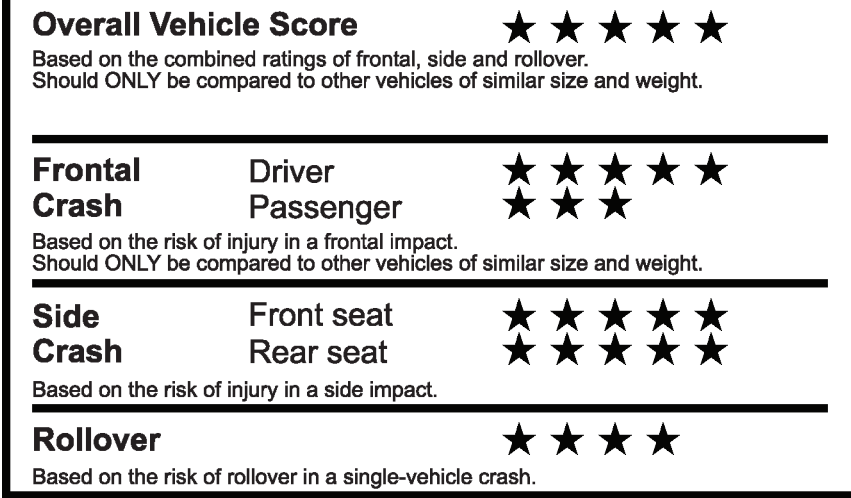

GOVERNMENT 5-STAR SAFETY RATINGS

Star ratings range from 1 to 5 stars (★★★★★), with 5 being the highest. Source: National Highway Traffic Safety Administration (NHTSA). www.safercar.gov or 1-888-327-4236

WARNING: Operating, servicing and maintaining a passenger vehicle, pickup truck, van, or off-road vehicle can expose you to chemicals including engine exhaust, carbon monoxide, phthalates, and lead, which are known to the State of California to cause cancer and birth defects or other reproductive harm. To minimize exposure, avoid breathing exhaust, do not idle the engine except as necessary, service your vehicle in a well-ventilated area and wear gloves or wash your hands frequently when servicing your vehicle. For more information go to www.P65Warnings.ca.gov/passenger-vehicle.