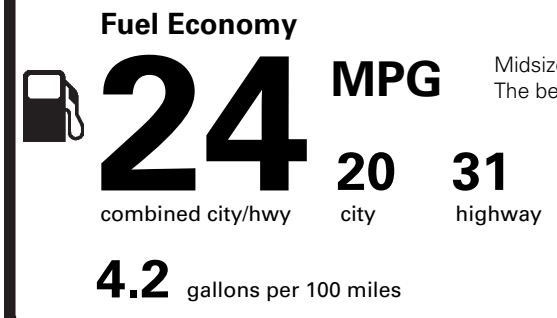

EPA DOT Fuel Economy and Environment

Gasoline Vehicle

Midsized Cars range from 14 to 136 MPG. The best vehicle rates 136 MPGe.

You spend **\$1,000** more in fuel costs over 5 years compared to the average new vehicle.