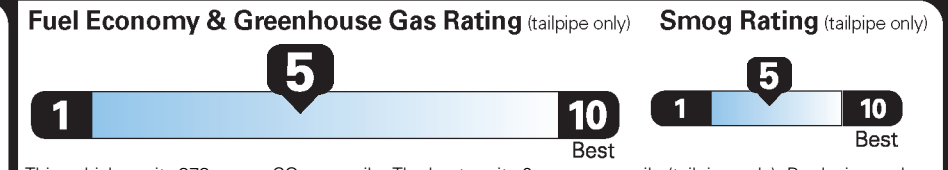

This vehicle emits 373 grams CO₂ per mile. The best emits 0 grams per mile (tailpipe only). Producing and distributing fuel also create emissions; learn more at fuelconomy.gov.

Actual results will vary for many reasons, including driving conditions and how you drive and maintain your vehicle. The average new vehicle gets 27 MPG and costs $7,000 to fuel over 5 years. Cost estimates are based on 15,000 miles per year at $2.55 per gallon. MPGe is miles per gasoline gallon equivalent. Vehicle emissions are a significant cause of climate change and smog.

fuelconomy.gov

Calculate personalized estimates and compare vehicles