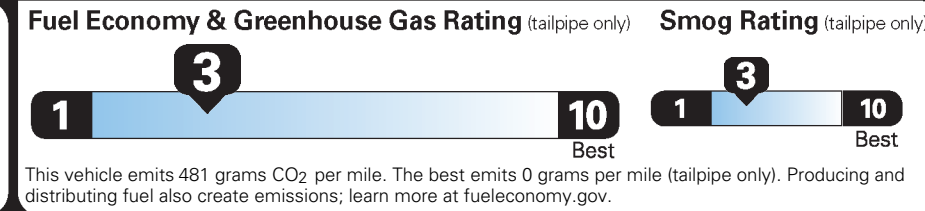

PRICE INFORMATION

BASE PRICE	\$44,915.00
TOTAL OPTIONS/OTHER	7,860.00
TOTAL VEHICLE & OPTIONS/OTHER	52,775.00
DESTINATION & DELIVERY	995.00

EPA DOT Fuel Economy and Environment

E85 Flexible-Fuel Vehicle Gasoline-Ethanol (E85)

Fuel Economy

18 MPG combined city/hwy

16 city 22 highway 5.6 gallons per 100 miles

Standard SUVs range from 11 to 93 MPG. The best vehicle rates 136 MPGe. Values are based on gasoline and do not reflect performance and ratings based on E85.

Driving Range

Gasoline: 335 miles

Ethanol (E85): 260 miles

You spend **\$3,500** more in fuel costs over 5 years compared to the average new vehicle.

Annual fuel cost **\$2,100**

Actual results will vary for many reasons, including driving conditions and how you drive and maintain your vehicle. The average new vehicle gets 27 MPG and costs \$7,000 to fuel over 5 years. Cost estimates are based on 15,000 miles per year at \$2.55 per gallon. This is a dual fueled automobile. MPGe is miles per gasoline gallon equivalent. Vehicle emissions are a significant cause of climate change and smog.