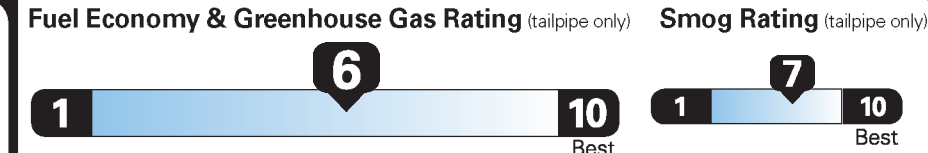

This vehicle emits 327 grams CO₂ per mile. The best emits 0 grams per mile (tailpipe only). Producing and distributing fuel also create emissions; learn more at fueleconomy.gov.

Actual results will vary for many reasons, including driving conditions and how you drive and maintain your vehicle. The average new vehicle gets 27 MPG and costs $7,000 to fuel over 5 years. Cost estimates are based on 15,000 miles per year at $2.55 per gallon. MPGe is miles per gasoline gallon equivalent. Vehicle emissions are a significant cause of climate change and smog.

fueleconomy.gov

Calculate personalized estimates and compare vehicles

GOVERNMENT 5-STAR SAFETY RATINGS

Overall Vehicle Score ★★★★★

Based on the combined ratings of frontal, side and rollover. Should ONLY be compared to other vehicles of similar size and weight.

Frontal Crash ★★★★★
Driver Passenger ★★★★★

Based on the risk of injury in a frontal impact. Should ONLY be compared to other vehicles of similar size and weight.

Side Crash ★★★★★
Front seat Rear seat ★★★★★

Based on the risk of injury in a side impact.

Rollover ★★★★★

Based on the risk of rollover in a single-vehicle crash.

Star ratings range from 1 to 5 stars (★★★★★), with 5 being the highest.

Source: National Highway Traffic Safety Administration (NHTSA).

www.safercar.gov or 1-888-327-4236

3FA6P0CD4KR163554

WARNING: Operating, servicing and maintaining a passenger vehicle, pickup truck, van, or off-road vehicle can expose you to chemicals including engine exhaust, carbon monoxide, phthalates, and lead, which are known to the State of California to cause cancer and birth defects or other reproductive harm. To minimize exposure, avoid breathing exhaust, do not idle the engine except as necessary, service your vehicle in a well-ventilated area and wear gloves or wash your hands frequently when servicing your vehicle. For more information go to www.P65Warnings.ca.gov/passenger-vehicle.

FordPass™ Connect

With a FordPass Connect-equipped vehicle, you can use FordPass to:

1. **Access Vehicle Control Features**
2. Remotely start, lock and unlock your vehicle.
   - Locate your vehicle and check approximate fuel range.
   - Receive vehicle health alerts.

Activate 4G LTE Wi-Fi Hotspot

- New vehicles include a complimentary 3-month or 3GB data Wi-Fi trial.
- Connect up to 10 Wi-Fi-equipped devices.

Ask your sales consultant for more details.

Insist on Ford Protect! The only extended service plan fully backed by Ford and honored at every Ford dealership in the U.S., Canada and Mexico. See your Ford dealer or visit www.FordOwner.com.

SCAN QR OR TEXT 3FKR163554 TO 48028

Msg & Data rates may apply. Text HELP for help

www.ford.com/help/privacy-terms/

RAMP ONE	RA2G	RAIL	ITEM #: 27-Z604 O/T 2	Whether you decide to lease or finance your vehicle, you'll find the choices that are right for you. See your dealer for details or visit www.ford.com/finance.	TOTAL MSRP $31,325.00
RAMP TWO