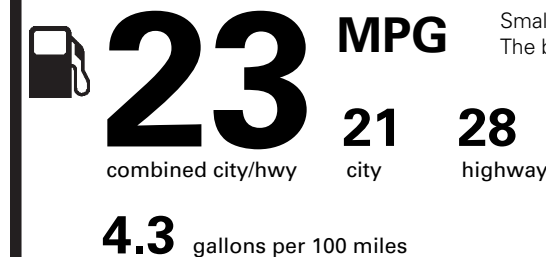

PRICE INFORMATION

BASE PRICE	\$33,355.00
TOTAL OPTIONS/OTHER	950.00
TOTAL VEHICLE & OPTIONS/OTHER	34,305.00
DESTINATION & DELIVERY	925.00

EPA DOT Fuel Economy and Environment

Gasoline Vehicle

Fuel Economy