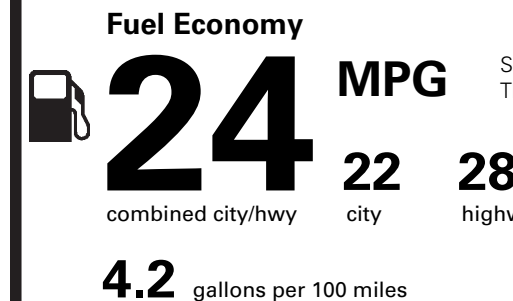

WARRANTY

- 3YR/36,000 BUMPER / BUMPER
- 5YR/60,000 POWERTRAIN
- 5YR/60,000 ROADSIDE ASSIST

INCLUDED ON THIS VEHICLE

(MSRP)

EQUIPMENT GROUP 200A

OPTIONAL EQUIPMENT/OTHER

- 235/55R17 LRR A/S BSW TIRES U9G02 995.00
- FORD SAFE AND SMART PACKAGE .LANE KEEPING SYSTEM .ADAPT CRUISE/COLLISION WARNIN .BLIS (BLIND SPOT INFO SYSTEM) 17" SPARKLE SLVER PTD ALUM WHL NO CHARGE

PRICE INFORMATION

BASE PRICE	\$28,000.00
TOTAL OPTIONS/OTHER	995.00
TOTAL VEHICLE & OPTIONS/OTHER	28,995.00
DESTINATION & DELIVERY	995.00

EPA DOT Fuel Economy and Environment

Gasoline Vehicle

Small SUVs range from 18 to 37 MPG. The best vehicle rates 136 MPGe.