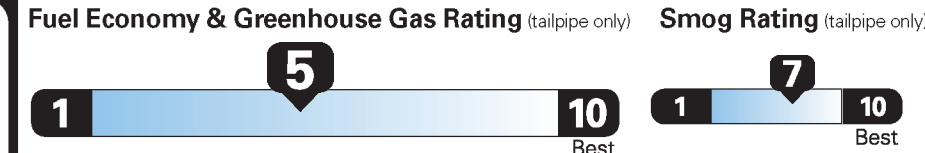

This vehicle emits 370 grams CO₂ per mile. The best emits 0 grams per mile (tailpipe only). Producing and distributing fuel also create emissions; learn more at fueleconomy.gov.

Actual results will vary for many reasons, including driving conditions and how you drive and maintain your vehicle. The average new vehicle gets 27 MPG and costs $7,000 to fuel over 5 years. Cost estimates are based on 15,000 miles per year at $2.55 per gallon. MPGe is miles per gasoline gallon equivalent. Vehicle emissions are a significant cause of climate change and smog.

fueleconomy.gov

Calculate personalized estimates and compare vehicles

GOVERNMENT 5-STAR SAFETY RATINGS

Overall Vehicle Score ★★★★★
Based on the combined ratings of frontal, side and rollover. Should ONLY be compared to other vehicles of similar size and weight.

Frontal Crash ★★★★★
Driver Passenger
Based on the risk of injury in a frontal impact. Should ONLY be compared to other vehicles of similar size and weight.

Side Crash ★★★★★
Front seat Rear seat
Based on the risk of injury in a side impact.

Rollover ★★★★★
Based on the risk of rollover in a single-vehicle crash.

Star ratings range from 1 to 5 stars (★★★★★), with 5 being the highest. Source: National Highway Traffic Safety Administration (NHTSA). www.safercar.gov or 1-888-327-4236

FordPass™ Connect

With a FordPass Connect-equipped vehicle, you can use FordPass to:

1. **Access Vehicle Control Features**
2. Remotely start, lock and unlock your vehicle.
   - Locate your vehicle and check approximate fuel range.
   - Receive vehicle health alerts.
3. **Activate 4G LTE Wi-Fi Hotspot**
4. New vehicles include a complimentary 3-month or 3GB data Wi-Fi trial.
   - Connect up to 10 Wi-Fi-equipped devices.

Ask your sales consultant for more details.

Insist on Ford Protect! The only extended service plan fully backed by Ford and honored at every Ford dealership in the U.S., Canada and Mexico. See your Ford dealer or visit www.FordOwner.com.

WARNING: Operating, servicing and maintaining a passenger vehicle, pickup truck, van, or off-road vehicle can expose you to chemicals including engine exhaust, carbon monoxide, phthalates, and lead, which are known to the State of California to cause cancer and birth defects or other reproductive harm. To minimize exposure, avoid breathing exhaust, do not idle the engine except as necessary, service your vehicle in a well-ventilated area and wear gloves or wash your hands frequently when servicing your vehicle. For more information go to www.P65Warnings.ca.gov/passenger-vehicle.

SCAN OR TEXT 1FKUA10182 TO 48028

Msg & Data rates may apply. Text HELP for help

www.ford.com/help/privacy-terms/