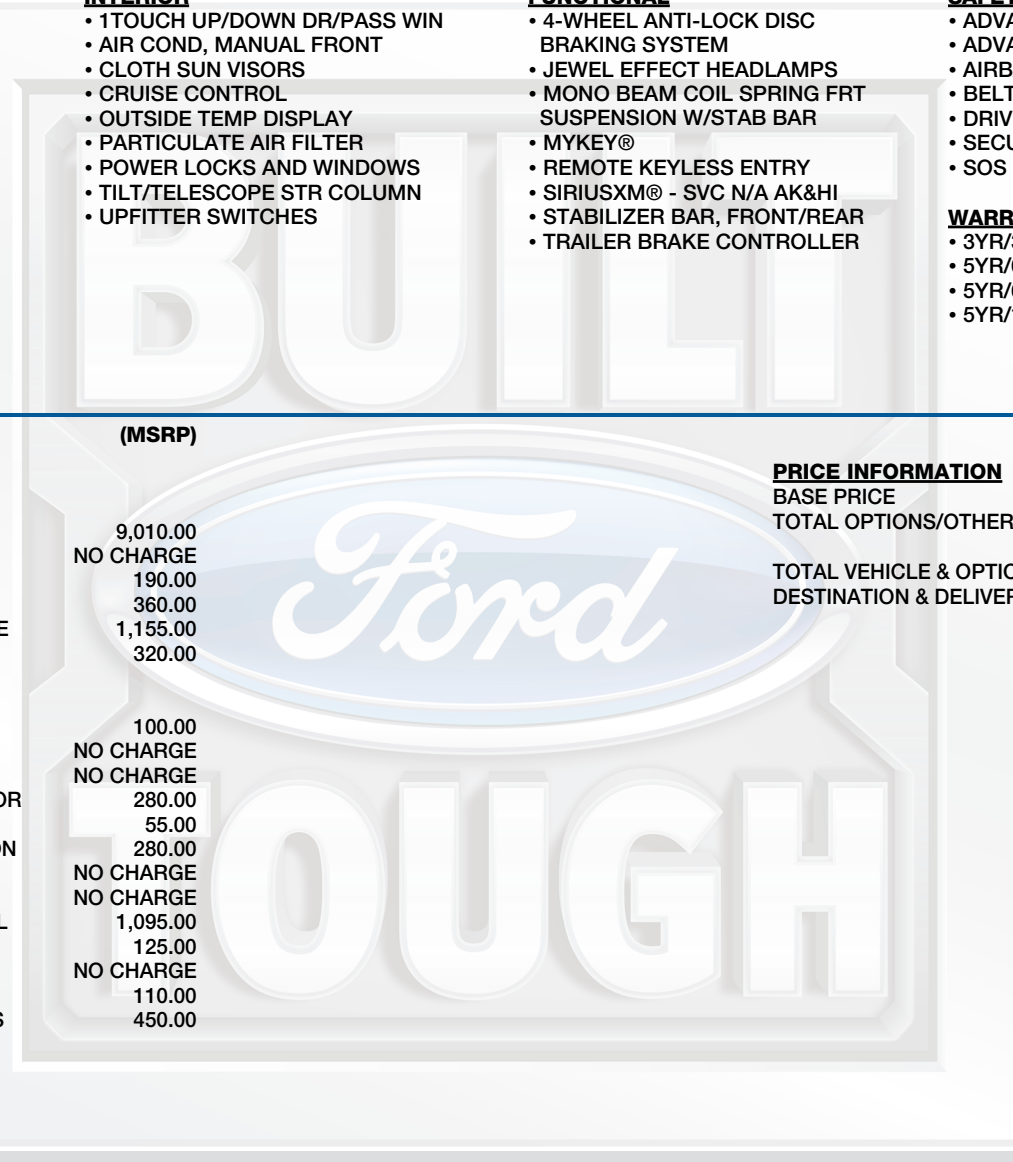

SAFETY/SECURITY

- ADVANCED SECURITY PACK
- ADVANCETRAC WITH RSC
- AIRBAGS - SAFETY CANOPY
- BELT-MINDER CHIME
- DRIVER/PASSENGER AIR BAGS
- SECURILOCK® ANTI-THEFT SYS
- SOS POST CRASH ALERT SYS

WARRANTY

- 3YR/36,000 BUMPER / BUMPER
- 5YR/60,000 POWERTRAIN
- 5YR/60,000 ROADSIDE ASSIST
- 5YR/100,000 DIESEL ENGINE

INCLUDED ON THIS VEHICLE

OPTIONAL EQUIPMENT/OTHER

- PREFERRED EQUIPMENT PKG.663A
- 6.7L POWER STROKE V8 DIESEL
- 6-SPEED AUTO TRANS
- 225/70R19.5G TRACTION
- 4.88 RATIO LIMITED SLIP AXLE
- PAYLOAD PLUS PACKAGE UPGRADE
- PLATFORM RUNNING BOARDS
- LESS TIRE INFLATION MONITOR
- 19500# GVWR PACKAGE
- ENGINE BLOCK HEATER
- 50 STATE EMISSIONS
- 110V/400W OUTLET
- POWERSCOPE TRAILER TOW MIRROR
- JACK
- TRANS POWER TAKE-OFF PROVISION
- UTILITY LIGHTING SYSTEM
- CLEAN IDLE DECAL
- POLISHED FORGED ALUM 19.5" WHL
- MID-SHIP FUEL TANK
- DUAL ALTERNATORS
- LOW DEFLECTION PACKAGE
- SYNC 3 VOICE ACTIVATED SYSTEMS

(MSRP)

9,010.00
NO CHARGE
190.00
360.00
1,155.00
320.00
100.00
NO CHARGE
NO CHARGE
280.00
55.00
280.00
NO CHARGE
NO CHARGE
1,095.00
125.00
NO CHARGE
110.00
450.00

PRICE INFORMATION

BASE PRICE	$43,020.00
TOTAL OPTIONS/OTHER	13,530.00
TOTAL VEHICLE & OPTIONS/OTHER	56,550.00
DESTINATION & DELIVERY	1,595.00

(MSRP)

EPA DOT

Fuel Economy and Environment

FUEL ECONOMY RATINGS NOT REQUIRED ON THIS VEHICLE

fueleconomy.gov

Calculate personalized estimates and compare vehicles