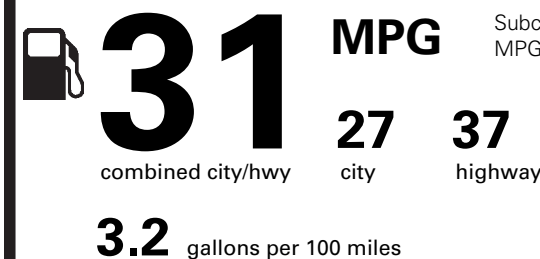

OPTIONAL EQUIPMENT/OTHER

- 2018 MODEL YEAR
- LIGHTNING BLUE
- .16" PAINTED ALUMINUM WHEELS
- 6-SPEED POWERSHIFT AUTO TRANS
- 50 STATE EMISSIONS
- FRONT LICENSE PLATE BRACKET

NO CHARGE
1,095.00
NO CHARGE
NO CHARGE

PRICE INFORMATION

BASE PRICE	\$15,435.00
TOTAL OPTIONS/OTHER	2,090.00
TOTAL VEHICLE & OPTIONS/OTHER	17,525.00
DESTINATION & DELIVERY	875.00

EPA DOT Fuel Economy and Environment

Gasoline Vehicle

Fuel Economy