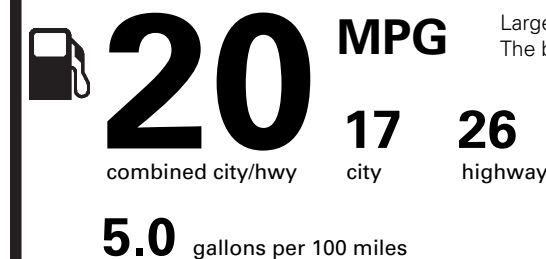

PRICE INFORMATION

BASE PRICE	\$45,160.00
TOTAL OPTIONS/OTHER	455.00
TOTAL VEHICLE & OPTIONS/OTHER	45,615.00
DESTINATION & DELIVERY	995.00

EPA DOT Fuel Economy and Environment

Gasoline Vehicle

Fuel Economy

Large Cars range from 14 to 104 MPG. The best vehicle rates 136 MPGe.

You spend \$2,250

more in fuel costs over 5 years compared to the average new vehicle.

Annual fuel cost

\$1,800

Fuel Economy & Greenhouse Gas Rating (tailpipe only) Smog Rating (tailpipe only)