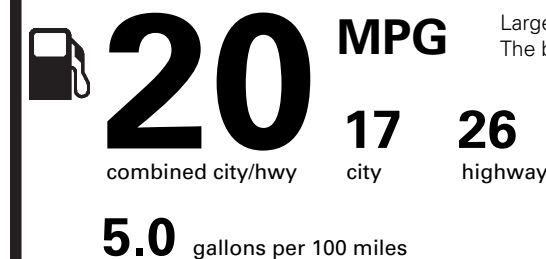

PRICE INFORMATION

BASE PRICE	\$48,115.00
TOTAL OPTIONS/OTHER	3,875.00
TOTAL VEHICLE & OPTIONS/OTHER	51,990.00
DESTINATION & DELIVERY	995.00

EPA DOT Fuel Economy and Environment

Gasoline Vehicle

Fuel Economy

Large Cars range from 14 to 104 MPG. The best vehicle rates 136 MPGe.

You spend **\$2,250**

more in fuel costs over 5 years compared to the average new vehicle.

Annual fuel cost **\$1,800**

Fuel Economy & Greenhouse Gas Rating (tailpipe only) Smog Rating (tailpipe only)