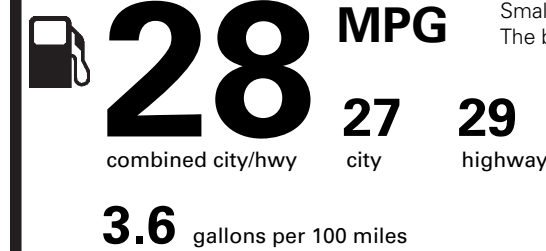

NO CHARGE
NO CHARGE

PRICE INFORMATION

BASE PRICE	\$23,000.00
TOTAL OPTIONS/OTHER	
TOTAL VEHICLE & OPTIONS/OTHER	23,000.00
DESTINATION & DELIVERY	995.00

EPA DOT Fuel Economy and Environment

Gasoline Vehicle

Fuel Economy

Small SUVs range from 18 to 37 MPG. The best vehicle rates 136 MPGe.

You save
\$250

in fuel costs over 5 years compared to the average new vehicle.

Annual fuel cost
\$1,300

Fuel Economy & Greenhouse Gas Rating (tailpipe only) Smog Rating (tailpipe only)