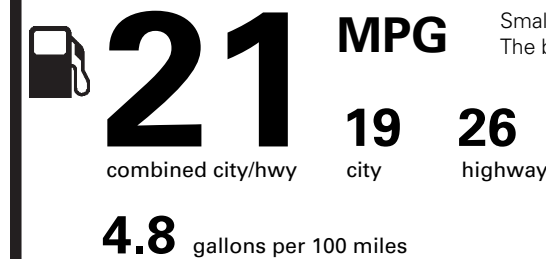

BASE PRICE	\$42,355.00
TOTAL OPTIONS/OTHER	5,710.00
TOTAL VEHICLE & OPTIONS/OTHER DESTINATION & DELIVERY	48,065.00
	995.00

EPA DOT Fuel Economy and Environment

Gasoline Vehicle

Fuel Economy

Small SUVs range from 18 to 37 MPG. The best vehicle rates 136 MPGe.