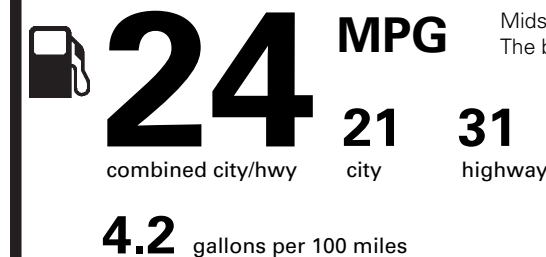

PRICE INFORMATION

BASE PRICE	\$40,170.00
TOTAL OPTIONS/OTHER	2,490.00
TOTAL VEHICLE & OPTIONS/OTHER	42,660.00
DESTINATION & DELIVERY	925.00

EPA DOT Fuel Economy and Environment

Gasoline Vehicle

Fuel Economy