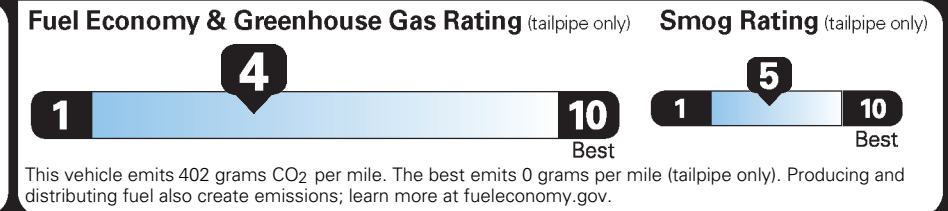

Actual results will vary for many reasons, including driving conditions and how you drive and maintain your vehicle. The average new vehicle gets 27 MPG and costs $7,000 to fuel over 5 years. Cost estimates are based on 15,000 miles per year at $2.55 per gallon. MPGe is miles per gasoline gallon equivalent. Vehicle emissions are a significant cause of climate change and smog.

fueleconomy.gov

Calculate personalized estimates and compare vehicles

GOVERNMENT 5-STAR SAFETY RATINGS

Overall Vehicle Score Not Rated
Based on the combined ratings of frontal, side and rollover. Should ONLY be compared to other vehicles of similar size and weight.

Frontal Crash	Driver Passenger	Not Rated
Based on the risk of injury in a frontal impact. Should ONLY be compared to other vehicles of similar size and weight.		
Side Crash	Front seat Rear seat	Not Rated
Based on the risk of injury in a side impact.		
Rollover	★★★★	
Based on the risk of rollover in a single-vehicle crash.		

Star ratings range from 1 to 5 stars (★★★★★), with 5 being the highest. Source: National Highway Traffic Safety Administration (NHTSA). www.safercar.gov or 1-888-327-4236