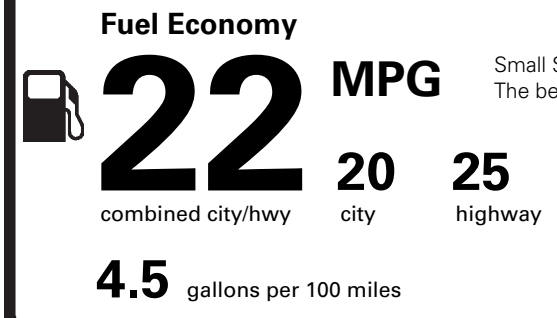

VEHICLE DESCRIPTION

LINCOLN NAUTILUS

KB L24885

2019 AWD RESERVE
5-PASSENGER
2.0L I4 ECOBOOST ENGINE
8-SPD SELECTSHIFT AUTO TRAN

EXTERIOR
BURGUNDY VELVET METALLIC
INTERIOR
CAPPUCCINO LUXURY LTHR TRIM

STANDARD EQUIPMENT INCLUDED AT NO EXTRA CHARGE

EPA DOT Fuel Economy and Environment

Gasoline Vehicle

Small SUVs range from 18 to 37 MPG. The best vehicle rates 136 MPGe.

You spend \$1,750 more in fuel costs over 5 years compared to the average new vehicle.

Annual fuel cost \$1,750

Actual results will vary for many reasons, including driving conditions and how you drive and maintain your vehicle. The average new vehicle gets 27 MPG and costs \$7,000 to fuel over 5 years. Cost estimates are based on 15,000 miles per year at \$2.55 per gallon. MPGe is miles per gasoline gallon equivalent. Vehicle emissions are a significant cause of climate change and smog.