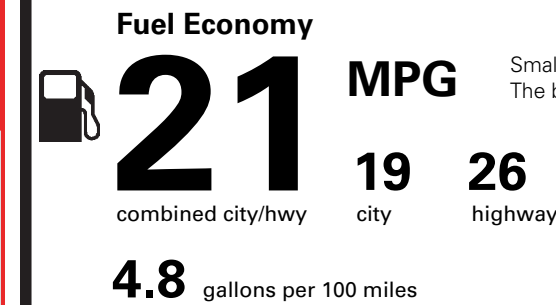

EPA DOT Fuel Economy and Environment

Gasoline Vehicle

Small SUVs range from 18 to 120 MPG. The best vehicle rates 136 MPGe.

You spend **\$2,000** more in fuel costs over 5 years compared to the average new vehicle.