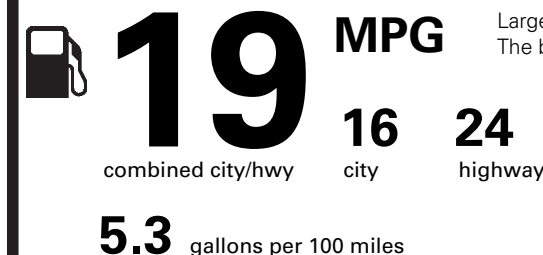

PRICE INFORMATION

BASE PRICE	\$51,945.00
TOTAL OPTIONS/OTHER	5,075.00
TOTAL VEHICLE & OPTIONS/OTHER	57,020.00
DESTINATION & DELIVERY	995.00
TOTAL BEFORE DISCOUNTS	58,015.00
COMFORT DISC PKG	- 750.00
TOTAL SAVINGS	- 750.00

EPA DOT Fuel Economy and Environment

Gasoline Vehicle

Fuel Economy

Large Cars range from 14 to 104 MPG. The best vehicle rates 136 MPGe.

You spend **\$3,000**

more in fuel costs over 5 years compared to the average new vehicle.