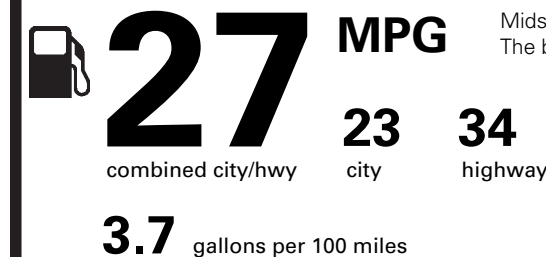

PRICE INFORMATION

BASE PRICE	\$24,120.00
TOTAL OPTIONS/OTHER	655.00
TOTAL VEHICLE & OPTIONS/OTHER	24,775.00
DESTINATION & DELIVERY	995.00

EPA DOT Fuel Economy and Environment

Gasoline Vehicle

Fuel Economy