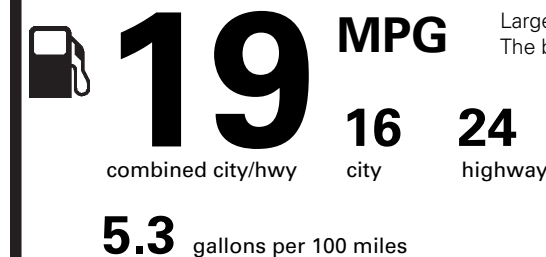

PRICE INFORMATION

BASE PRICE	\$50,115.00
TOTAL OPTIONS/OTHER	7,255.00
TOTAL VEHICLE & OPTIONS/OTHER	57,370.00
DESTINATION & DELIVERY	925.00

EPA DOT Fuel Economy and Environment

Gasoline Vehicle

Fuel Economy

Large Cars range from 14 to 104 MPG. The best vehicle rates 136 MPGe.

You spend **\$2,750**

more in fuel costs over 5 years compared to the average new vehicle.

Annual fuel cost **\$1,900**

Fuel Economy & Greenhouse Gas Rating (tailpipe only) Smog Rating (tailpipe only)