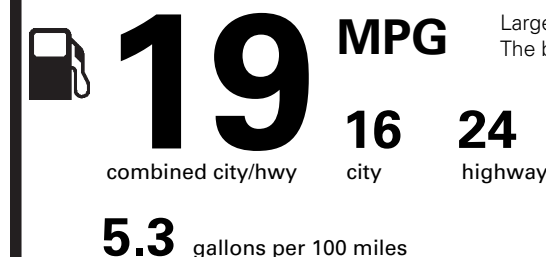

PRICE INFORMATION

BASE PRICE	\$50,115.00
TOTAL OPTIONS/OTHER	6,560.00
TOTAL VEHICLE & OPTIONS/OTHER	56,675.00
DESTINATION & DELIVERY	925.00

EPA DOT Fuel Economy and Environment

Gasoline Vehicle

Fuel Economy

Large Cars range from 14 to 104 MPG. The best vehicle rates 136 MPGe.

You spend **\$2,750**

more in fuel costs over 5 years compared to the average new vehicle.

Annual fuel cost **\$1,900**

Fuel Economy & Greenhouse Gas Rating (tailpipe only) Smog Rating (tailpipe only)