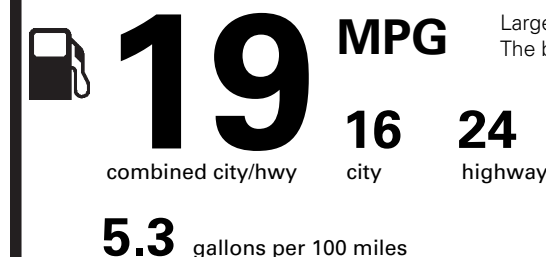

(MSRP)

PRICE INFORMATION

BASE PRICE	\$56,785.00
TOTAL OPTIONS/OTHER	11,700.00
TOTAL VEHICLE & OPTIONS/OTHER	68,485.00
DESTINATION & DELIVERY	925.00

(MSRP)

EPA DOT Fuel Economy and Environment

Gasoline Vehicle

Fuel Economy

Large Cars range from 14 to 104 MPG. The best vehicle rates 136 MPGe.

You spend \$2,750

more in fuel costs over 5 years compared to the average new vehicle.

Annual fuel cost \$1,900

Fuel Economy & Greenhouse Gas Rating (tailpipe only) Smog Rating (tailpipe only)