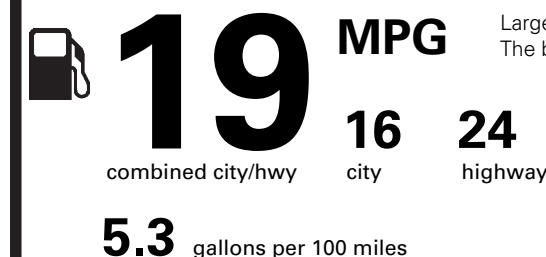

PRICE INFORMATION

BASE PRICE	\$56,785.00
TOTAL OPTIONS/OTHER	4,015.00
TOTAL VEHICLE & OPTIONS/OTHER	60,800.00
DESTINATION & DELIVERY	995.00

EPA DOT Fuel Economy and Environment

Gasoline Vehicle

Fuel Economy

Large Cars range from 14 to 104 MPG. The best vehicle rates 136 MPGe.

You spend **\$2,750**

more in fuel costs over 5 years compared to the average new vehicle.

Annual fuel cost

\$1,900

Fuel Economy & Greenhouse Gas Rating (tailpipe only) Smog Rating (tailpipe only)