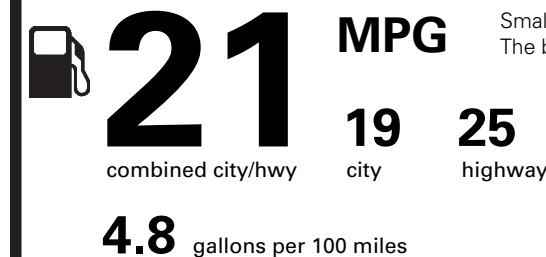

PRICE INFORMATION

BASE PRICE	\$43,035.00
TOTAL OPTIONS/OTHER	2,385.00
TOTAL VEHICLE & OPTIONS/OTHER DESTINATION & DELIVERY	45,420.00
TOTAL BEFORE DISCOUNTS	46,415.00
NATL AWD THX/WHL DISCOU	- 540.00
TOTAL SAVINGS	- 540.00

EPA DOT Fuel Economy and Environment

Gasoline Vehicle

Fuel Economy

Small SUVs range from 18 to 120 MPG. The best vehicle rates 136 MPGe.

You spend **\$2,000**

more in fuel costs over 5 years compared to the average new vehicle.