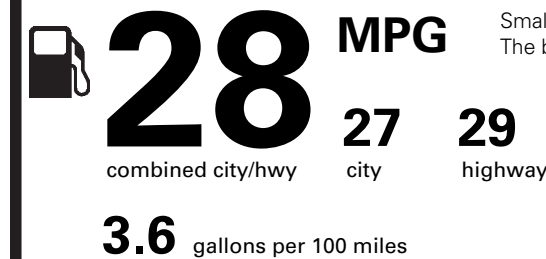

NO CHARGE
NO CHARGE

PRICE INFORMATION

BASE PRICE	\$23,000.00
TOTAL OPTIONS/OTHER	
TOTAL VEHICLE & OPTIONS/OTHER	23,000.00
DESTINATION & DELIVERY	995.00

EPA DOT Fuel Economy and Environment

Gasoline Vehicle

Fuel Economy

Small SUVs range from 18 to 37 MPG. The best vehicle rates 136 MPGe.

You save
\$250

in fuel costs over 5 years compared to the average new vehicle.

Annual fuel cost

\$1,300

Fuel Economy & Greenhouse Gas Rating (tailpipe only) Smog Rating (tailpipe only)