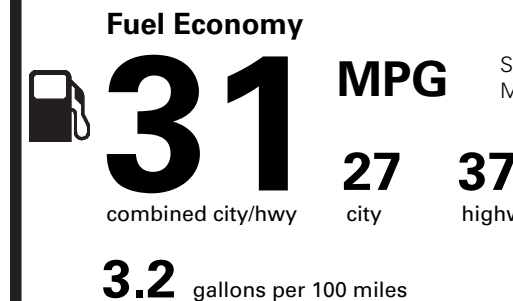

WARRANTY

- 3YR/36,000 BUMPER / BUMPER
- 5YR/60,000 POWERTRAIN
- 5YR/60,000 ROADSIDE ASSIST

INCLUDED ON THIS VEHICLE

(MSRP)

EQUIPMENT GROUP 200A

OPTIONAL EQUIPMENT/OTHER

2019 MODEL YEAR	NO CHARGE
LIGHTNING BLUE	NO CHARGE
.15" PAINTED ALUMINUM WHEELS	
6-SPEED POWERSHIFT AUTO TRANS	1,095.00
COLD WEATHER PACKAGE	350.00
.PREMIUM FLOOR LINERS	
.HEATED FRONT SEATS	
.DUAL POWER HEATED SIDE MIRROR	
.ELECTRONIC AIR TEMP CONTROL	
50 STATE EMISSIONS	NO CHARGE
FRONT LICENSE PLATE BRACKET	NO CHARGE

PRICE INFORMATION

BASE PRICE	\$15,490.00
TOTAL OPTIONS/OTHER	1,445.00
TOTAL VEHICLE & OPTIONS/OTHER	16,935.00
DESTINATION & DELIVERY	875.00

EPA DOT Fuel Economy and Environment

Gasoline Vehicle

Subcompact Cars range from 14 to 124 MPG. The best vehicle rates 136 MPGe.

You save \$750
in fuel costs over 5 years compared to the average new vehicle.

Annual fuel cost **\$1,250**

Fuel Economy & Greenhouse Gas Rating (tailpipe only) Smog Rating (tailpipe only)

This vehicle emits 286 grams CO₂ per mile. The best emits 0 grams per mile (tailpipe only). Producing and distributing fuel also create emissions; learn more at fueleconomy.gov.