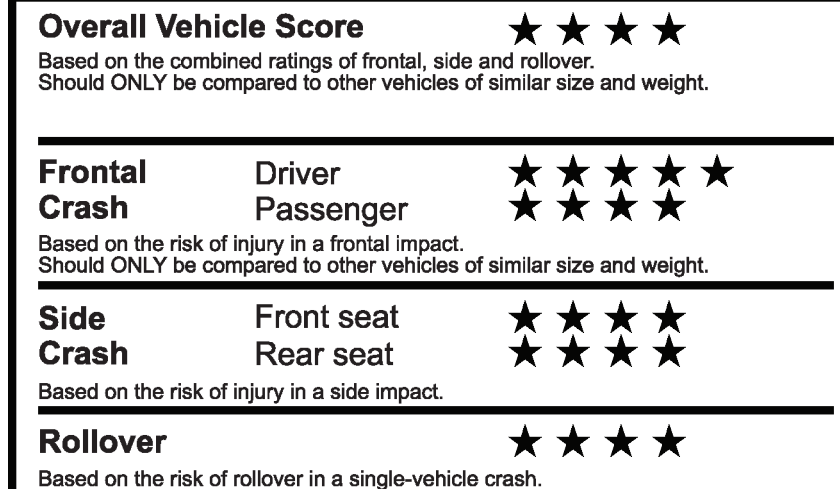

GOVERNMENT 5-STAR SAFETY RATINGS

Star ratings range from 1 to 5 stars (★★★★★), with 5 being the highest. Source: National Highway Traffic Safety Administration (NHTSA). www.safercar.gov or 1-888-327-4236

3FADP4BJ6KM115962

Go Further

Insist on Ford Protect! The only extended service plan fully backed by Ford and honored at every Ford dealership in the U.S., Canada and Mexico. See your Ford dealer or visit www.FordOwner.com.

WARNING: Operating, servicing and maintaining a passenger vehicle, pickup truck, van, or off-road vehicle can expose you to chemicals including engine exhaust, carbon monoxide, phthalates, and lead, which are known to the State of California to cause cancer and birth defects or other reproductive harm. To minimize exposure, avoid breathing exhaust, do not idle the engine except as necessary, service your vehicle in a well-ventilated area and wear gloves or wash your hands frequently when servicing your vehicle. For more information go to www.P65Warnings.ca.gov/passenger-vehicle.

SCAN OR TEXT 3FKM115962 TO 48028

www.ford.com/help/privacy-terms/

This label is affixed pursuant to the Federal Automobile Information Disclosure Act. Gasoline, License, and Title Fees, State and Local taxes are not included. Dealer installed options or accessories are not included unless listed above.

Whether you decide to lease or finance your vehicle, you'll find the choices that are right for you. See your dealer for details or visit www.ford.com/finance.

JL131 N RA 2X 915 000785 11 13 18