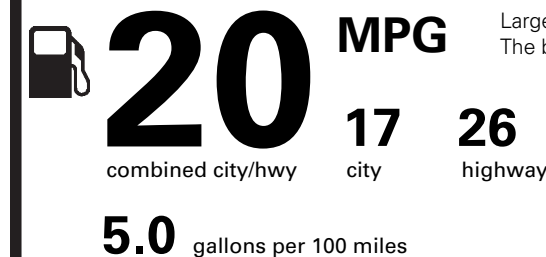

PRICE INFORMATION

BASE PRICE	\$48,115.00
TOTAL OPTIONS/OTHER	4,725.00
TOTAL VEHICLE & OPTIONS/OTHER	52,840.00
DESTINATION & DELIVERY	995.00

EPA DOT Fuel Economy and Environment

Gasoline Vehicle

Fuel Economy

Large Cars range from 14 to 104 MPG. The best vehicle rates 136 MPGe.

You spend **\$2,250**

more in fuel costs over 5 years compared to the average new vehicle.

Annual fuel cost **\$1,800**

Fuel Economy & Greenhouse Gas Rating (tailpipe only) Smog Rating (tailpipe only)