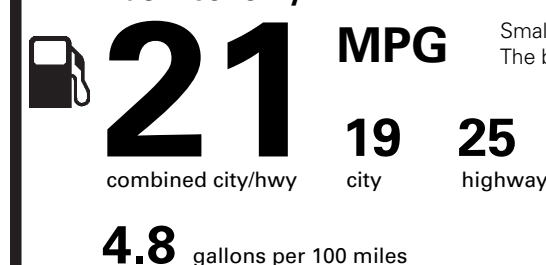

PRICE INFORMATION

BASE PRICE	\$43,035.00
TOTAL OPTIONS/OTHER	2,295.00
TOTAL VEHICLE & OPTIONS/OTHER DESTINATION & DELIVERY	45,330.00 925.00
TOTAL BEFORE DISCOUNTS	46,255.00
NATL AWD THX/WHL DISCOU	- 540.00
TOTAL SAVINGS	- 540.00

EPA DOT Fuel Economy and Environment

Gasoline Vehicle

Fuel Economy

Small SUVs range from 18 to 37 MPG. The best vehicle rates 136 MPGe.

You spend **\$2,000**

more in fuel costs over 5 years compared to the average new vehicle.